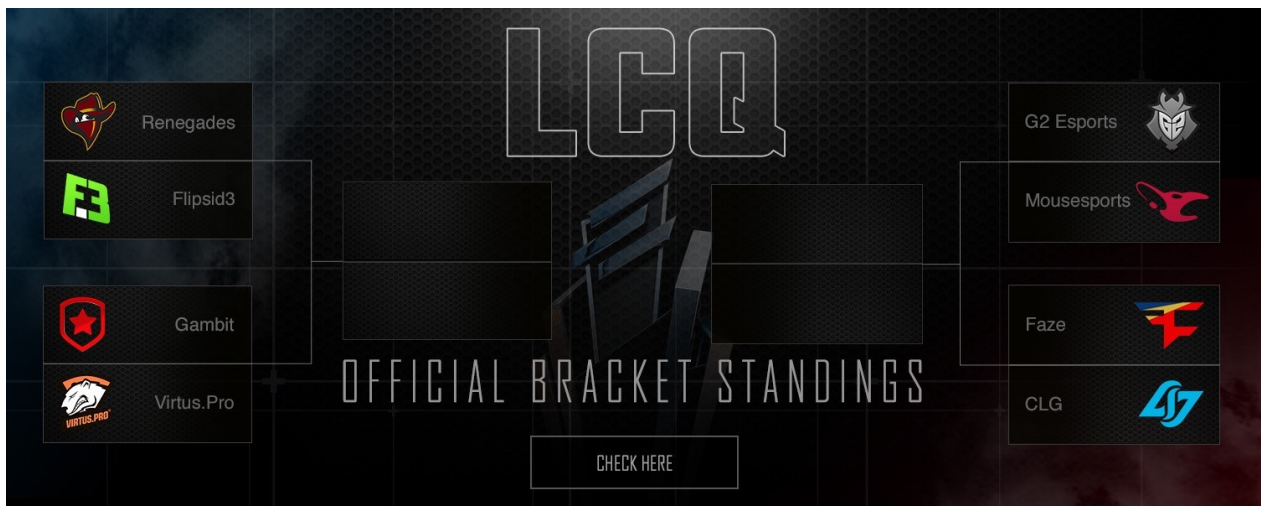

ELEAGUE Last Chance Qualifier to Feature Renegades, G2 Esports, CLG, FaZe, FlipSid3, Gambit, mousesports & Virtus Pro Competing for Final Playoff Positions

Wednesday, July 6, 2016

Last Chance Qualifier Round to Begin Wednesday, July 13, at 2 p.m. ET on Twitch; TBS to Present Live Friday Night Showcase, July 15, at 10 p.m.

ELEAGUE, the professional eSports organization created by Turner and WME | IMG, has unveiled the **Last Chance Qualifier** brackets with action **set to begin Wednesday, July 13, at 2 p.m. ET** on Twitch. **Renegades, G2 Esports, CLG, FaZe, FlipSid3, Gambit, mousesports** and **Virtus Pro** will compete for the final two spots of the ELEAGUE Playoff round featuring Valve's popular *Counter-Strike Global Offensive*.

In addition to Wednesday's coverage, the Last Chance Qualifier will continue with competition taking place **Thursday, July 14, at 2 p.m.** and **Friday, July 15, at 5 p.m.** (also available on Twitch). **Friday night's primetime action will be featured on TBS beginning at 10 p.m.**, with live event coverage also available via Twitch.

ELEAGUE Last Chance Qualifier Bracket:

ELEAGUE Quarterfinals

The top two teams will advance to the ELEAGUE Playoffs, beginning with Quarterfinal play held Thursday, July 21, at 2 p.m. on Twitch; Friday, July 22, at 5 p.m. via Twitch; along with the primetime presentation at 10 p.m. on TBS and Twitch.

ELEAGUE Semifinals & Championship

ELEAGUE will host the semifinals and championship for its inaugural season at Cobb Energy Performing Arts Centre in Atlanta. The first semifinal will take place Friday, July 29, at 5 p.m. via Twitch, followed by the second semifinal at 10 p.m. on TBS. The season one championship will be held Saturday, July 30, at 4 p.m. on TBS with the top two *CS:GO* teams facing off in a best-of-three series. Coverage of the